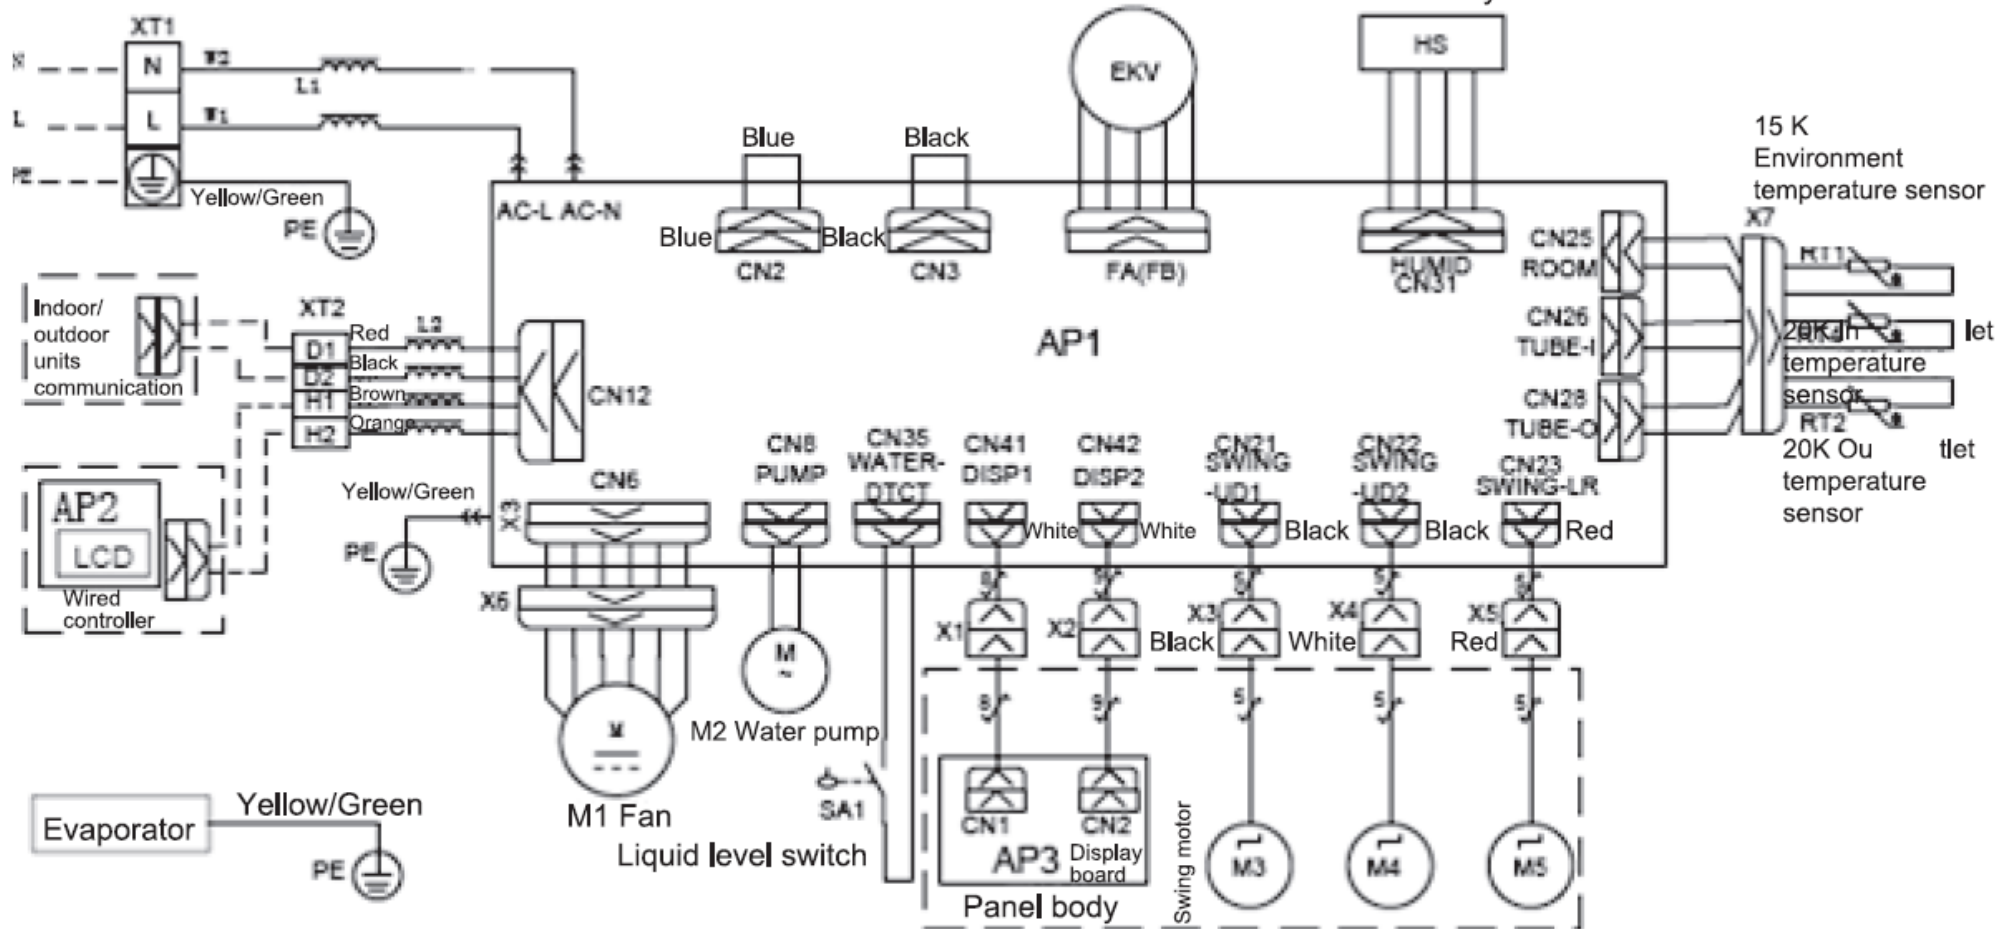

Power supply

Five-core electronic expansion valve connected to FB  
Six-core electronic expansion valve connected to FA

Indoor unit

Model:	ACQMI-36VRDC1A	
Wiring Diagram		