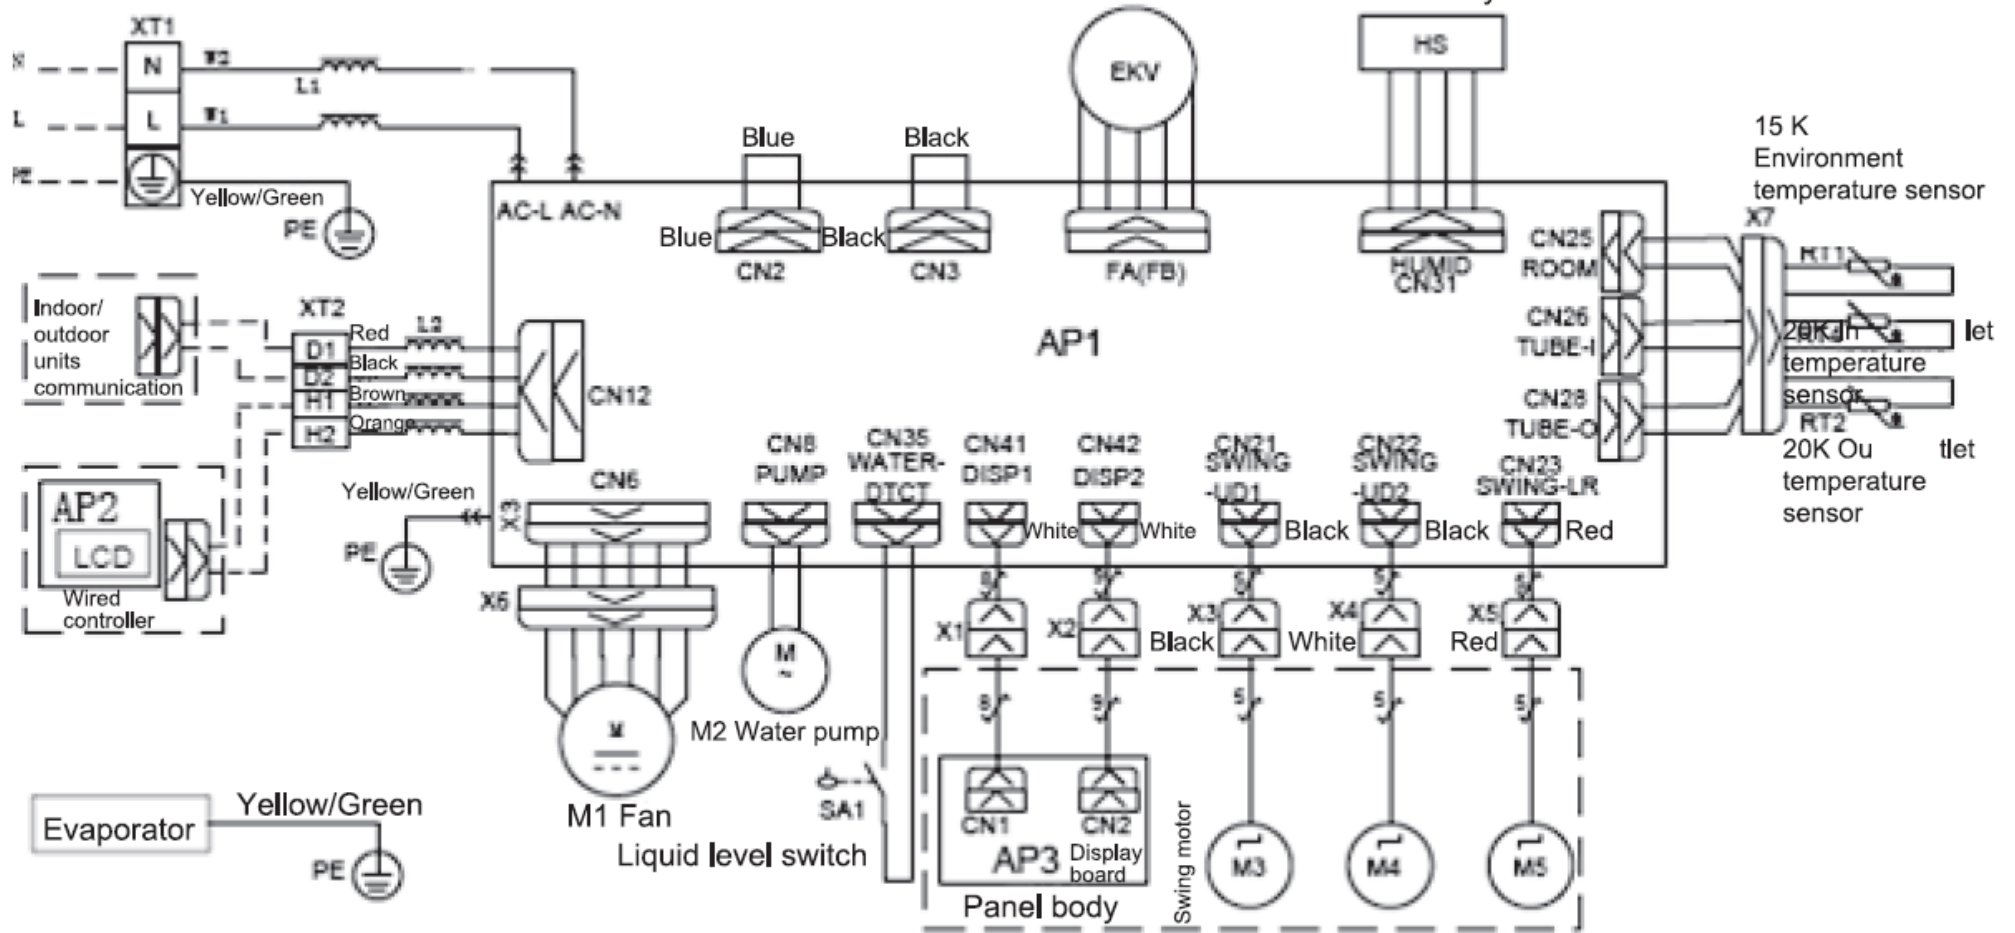

Power supply

Five-core electronic expansion valve connected to FB
Six-core electronic expansion valve connected to FA

Indoor unit

| | | |
|----------------|----------------|---|
| Model: | ACQMI-28VRDC1A |  |
| Wiring Diagram | | |