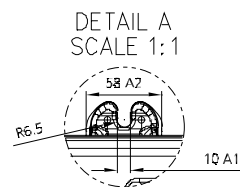

Model (kW)	Unit	A	B	C	D
AFI-53HRDC1A	mm	1068	675	235	983
	inch	42.05	26.57	9.25	38.7

Model:

AFI-53HRDC1A

Outline Dimensions Drawing

Model:	
AOU-53HRDC1A	
Outline Dimensions Drawing	