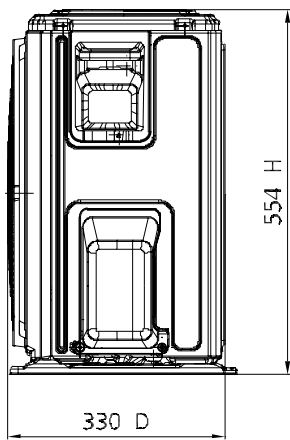

Model (kW)	Unit	A	B	C	D
AFI-53HRDC1A	mm	1068	675	235	983
	inch	42.05	26.57	9.25	38.7

Model:

AFI-53HRDC1A

Outline Dimensions Drawing

Model:	
AOU-53HRDC1A	
Outline Dimensions Drawing	