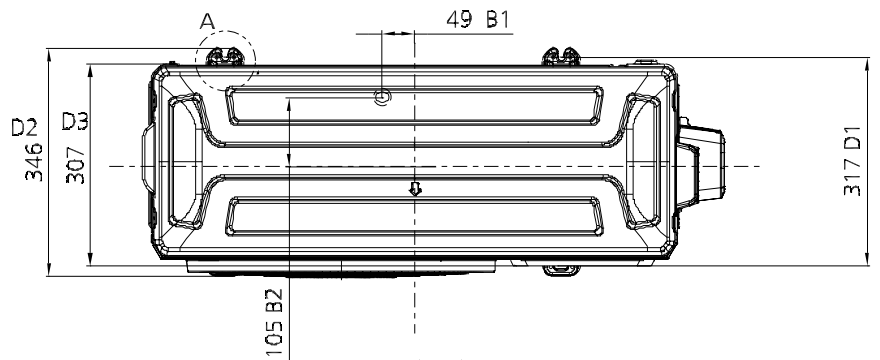

Model (kW)	Unit	A	B	C	D
AFI-53HRDC1A	mm	1068	675	235	983
	inch	42.05	26.57	9.25	38.7

Model:

AFI-53HRDC1A

Outline Dimensions Drawing

Model:	
AOU-53HRDC1A	
Outline Dimensions Drawing	