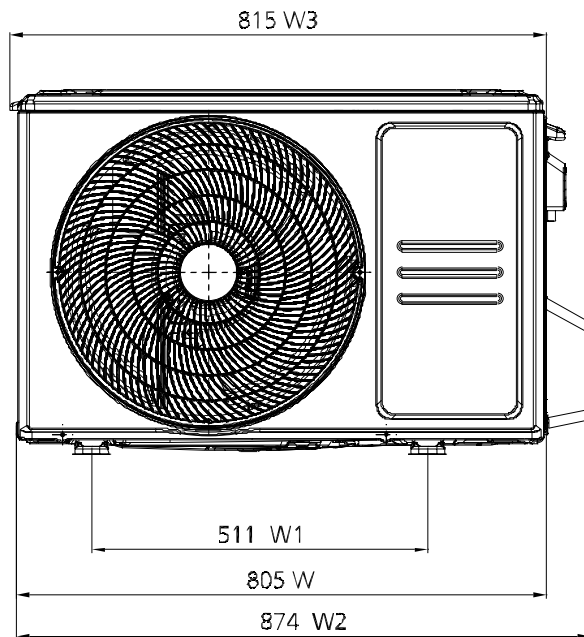

Model (kW)	Unit	A	B	C	D
AFI-53HRDC1A	mm	1068	675	235	983
	inch	42.05	26.57	9.25	38.7

Model:

AFI-53HRDC1A

Outline Dimensions Drawing

Model:	
AOU-53HRDC1A	
Outline Dimensions Drawing	