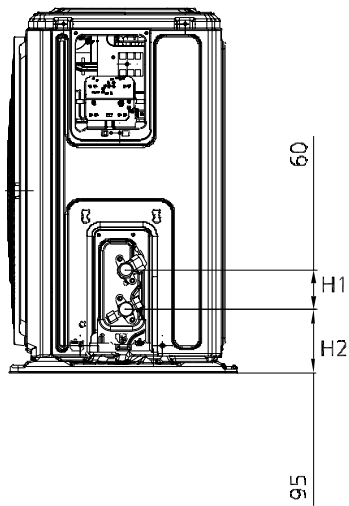

Model (kW)	Unit	A	B	C	D
AFI-53HRDC1A	mm	1068	675	235	983
	inch	42.05	26.57	9.25	38.7

Model:

AFI-53HRDC1A

Outline Dimensions Drawing

Model:	
AOU-53HRDC1A	
Outline Dimensions Drawing	