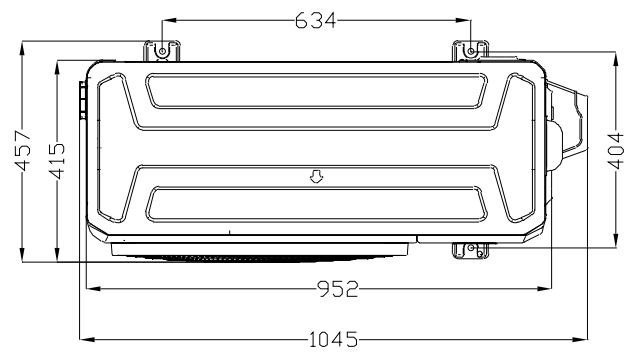

Model	Unit	A	B	C	D
ACI-105	mm	165	100	245	60
	inch	6.50	3.94	9.65	2.36
ACI-140, ACI-180	mm	165	100	287	60
	inch	6.50	3.94	11.30	2.36

Model:

AOU-140\_180HRDC3A

Outline Dimensions Drawing