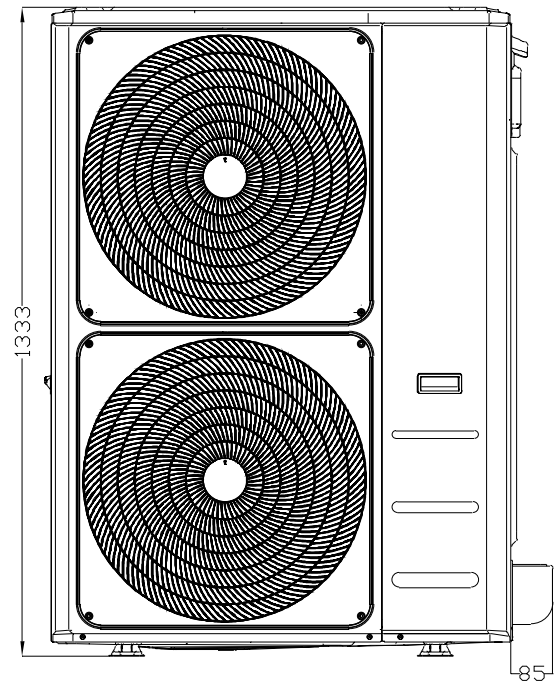

Model	Unit	A	B	C	D
ACI-105	mm	165	100	245	60
	inch	6.50	3.94	9.65	2.36
ACI-140, ACI-180	mm	165	100	287	60
	inch	6.50	3.94	11.30	2.36

Model:

AOU-140\_180HRDC3A

Outline Dimensions Drawing