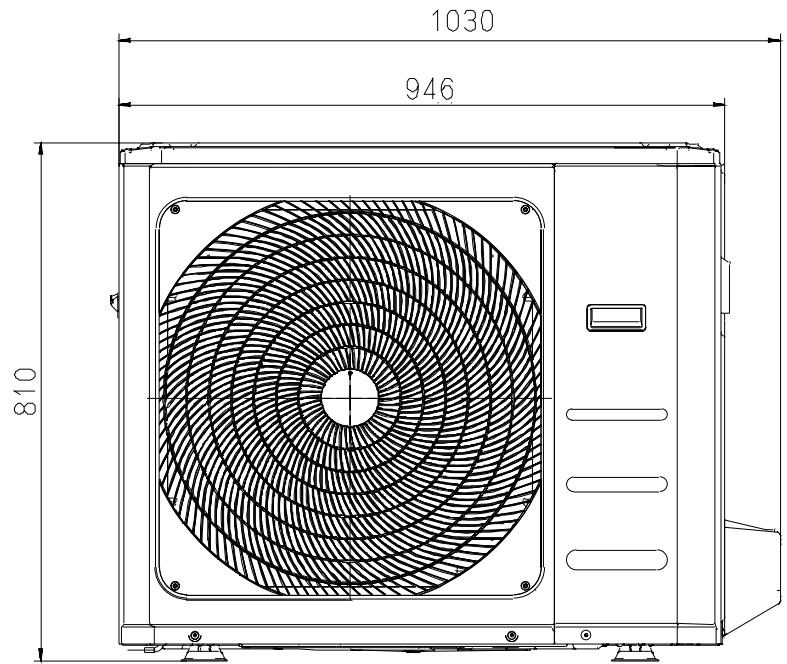

Model	Unit	A	B	C	D
ACI-105	mm	165	100	245	60
	inch	6.50	3.94	9.65	2.36
ACI-140, ACI-180	mm	165	100	287	60
	inch	6.50	3.94	11.30	2.36

DETAIL A
SCALE 1:2

Model:

AOU-105HRDC3A

Outline Dimensions Drawing