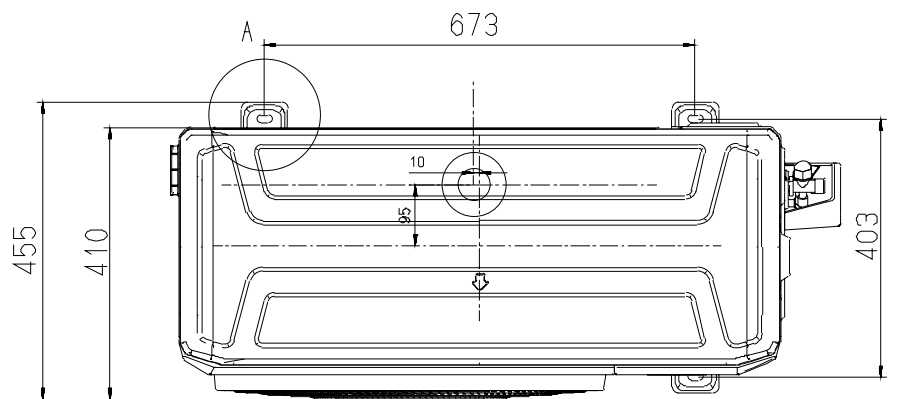

Model	Unit	A	B	C	D
ACI-105	mm	165	100	245	60
	inch	6.50	3.94	9.65	2.36
ACI-140, ACI-180	mm	165	100	287	60
	inch	6.50	3.94	11.30	2.36

DETAIL A
SCALE 1:2

Model:

AOU-105HRDC3A

Outline Dimensions Drawing