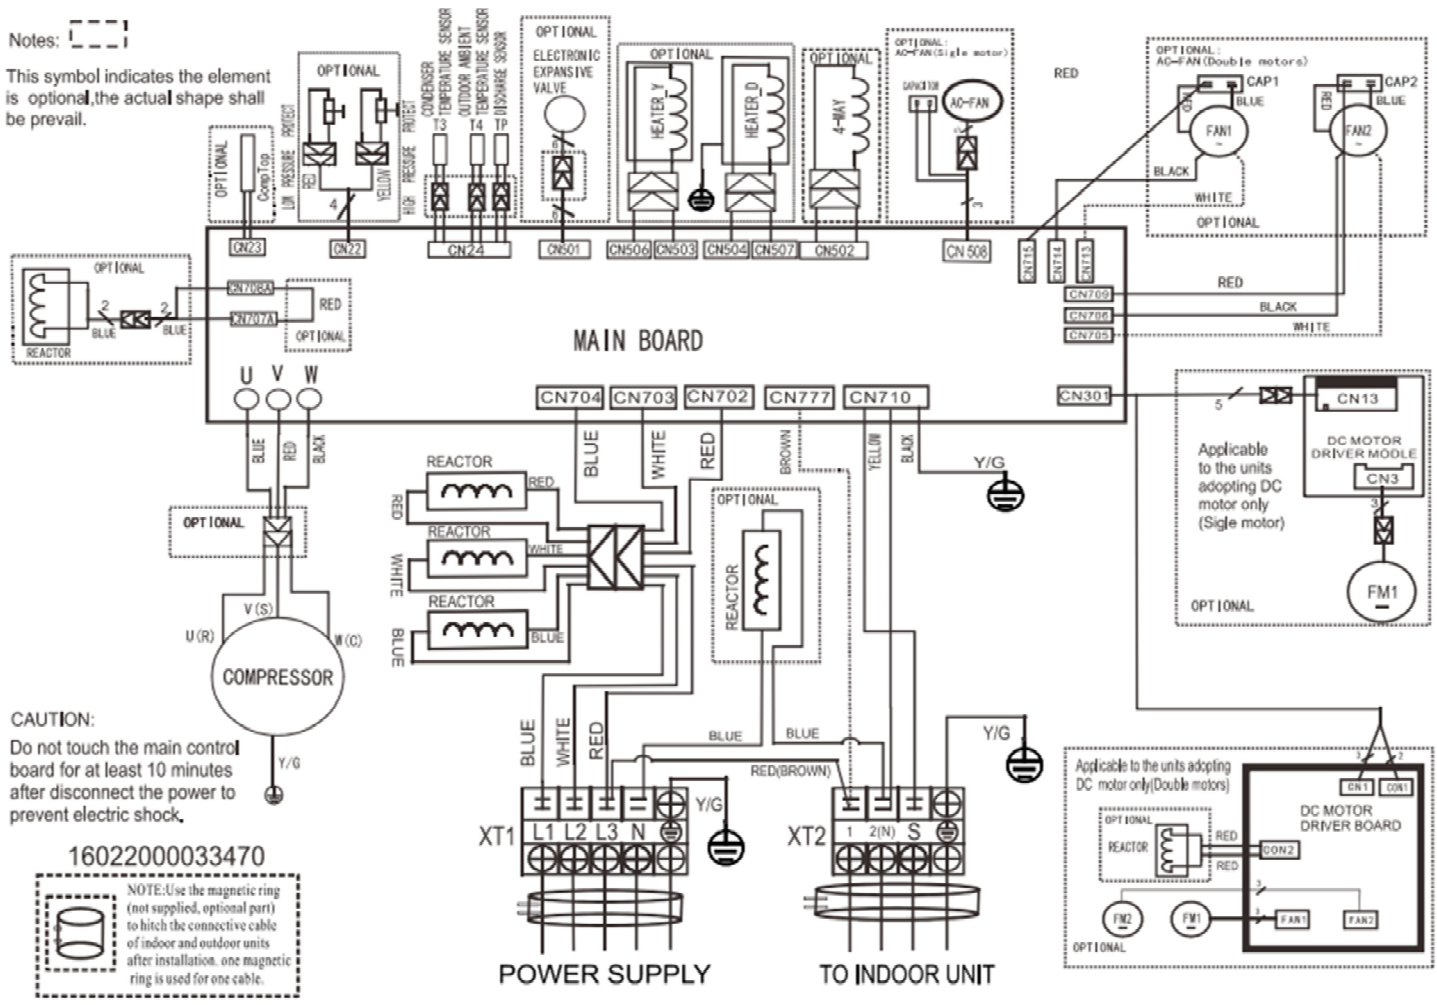

Notes: 

This symbol indicates the element is optional, the actual shape shall be prevail.

CAUTION:
Do not touch the main control board for at least 10 minutes after disconnect the power to prevent electric shock.

16022000033470
NOTE: Use the magnetic ring (not supplied, optional part) to hitch the connective cable of indoor and outdoor units after installation, one magnetic ring is used for one cable.

Model:	
AOU-140HRDC3A	
Wiring diagram	1