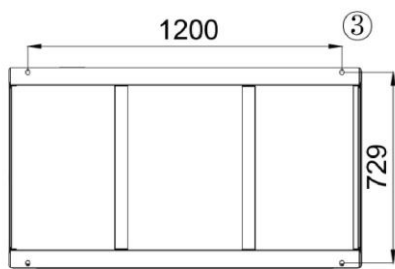

unit:mm

③ Installation hole

Model:	
AOU-615VRDC3B	
Outline Dimensions Drawing	2018-01-08