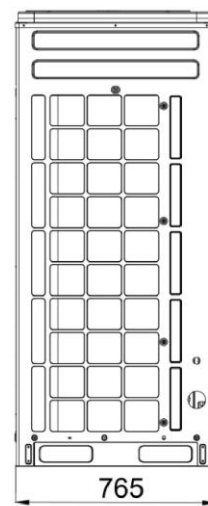

unit:mm

③ Installation hole

Model:	
AOU-615VRDC3B	
Outline Dimensions Drawing	2018-01-08