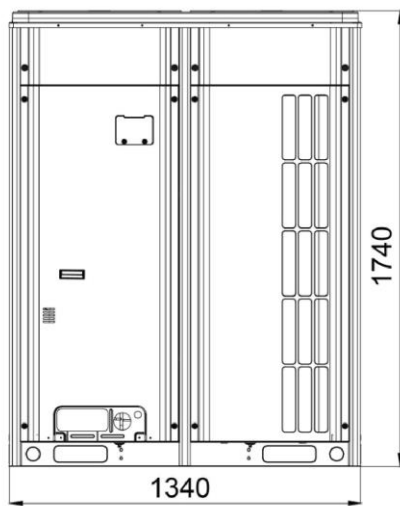

unit:mm

③ Installation hole

Model:	
AOU-615VRDC3B	
Outline Dimensions Drawing	2018-01-08