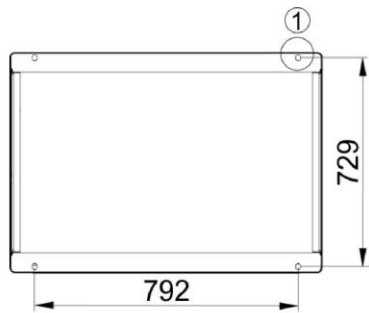

unit:mm

① Installation hole

Model:	
AOU-224VRDC3B	
Outline Dimensions Drawing	

2018-01-08