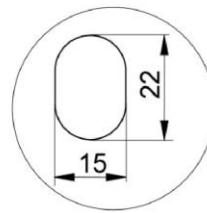

unit:mm

① Installation hole

Model:	
AOU-224VRDC3B	
Outline Dimensions Drawing	

2018-01-08